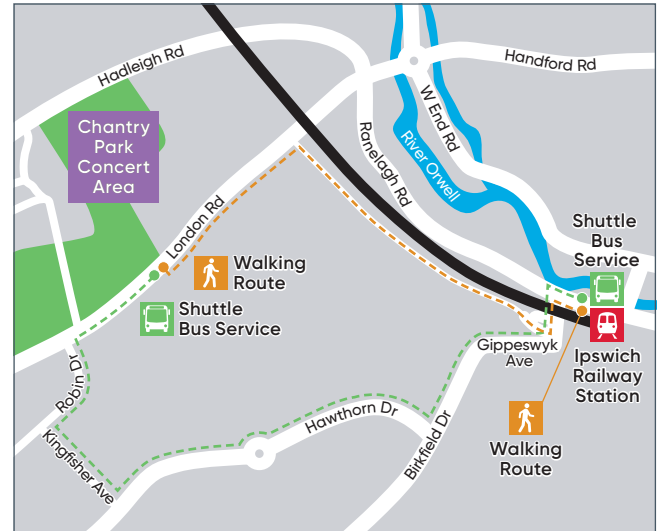

00.15 to Colchester calling at Manningtree and Colchester.

00.47 to Norwich calling at Stowmarket, Diss and Norwich.

The last trains leaving Ipswich on Sunday 25 August will be:

23.43 to London Liverpool Street calling at Marks Tey, Kelvedon, Witham, Hatfield Peverel, Chelmsford, Shenfield, Stratford and Liverpool Street.

00.40 to Colchester calling at Manningtree and Colchester.

00.50 to Norwich calling at Stowmarket, Diss and Norwich.

The last trains leaving Ipswich on Monday 26 August will be:

23.44 to London Liverpool Street calling at Marks Tey, Kelvedon, Witham, Hatfield Peverel, Chelmsford, Shenfield, Stratford and Liverpool Street.

00.16 to Colchester calling at Manningtree and Colchester.

00.47 to Norwich calling at Stowmarket, Diss and Norwich.

Please check before you travel. Download our app or visit greateranglia.co.uk/alterations to plan your journey.

How to get to Chantry Park.

Return travel information.

When returning to the station there will be two separate queues depending on where you are going.

- Turn right for services towards Norwich (yellow queue)
- Turn left for services towards Colchester and London (red queue)