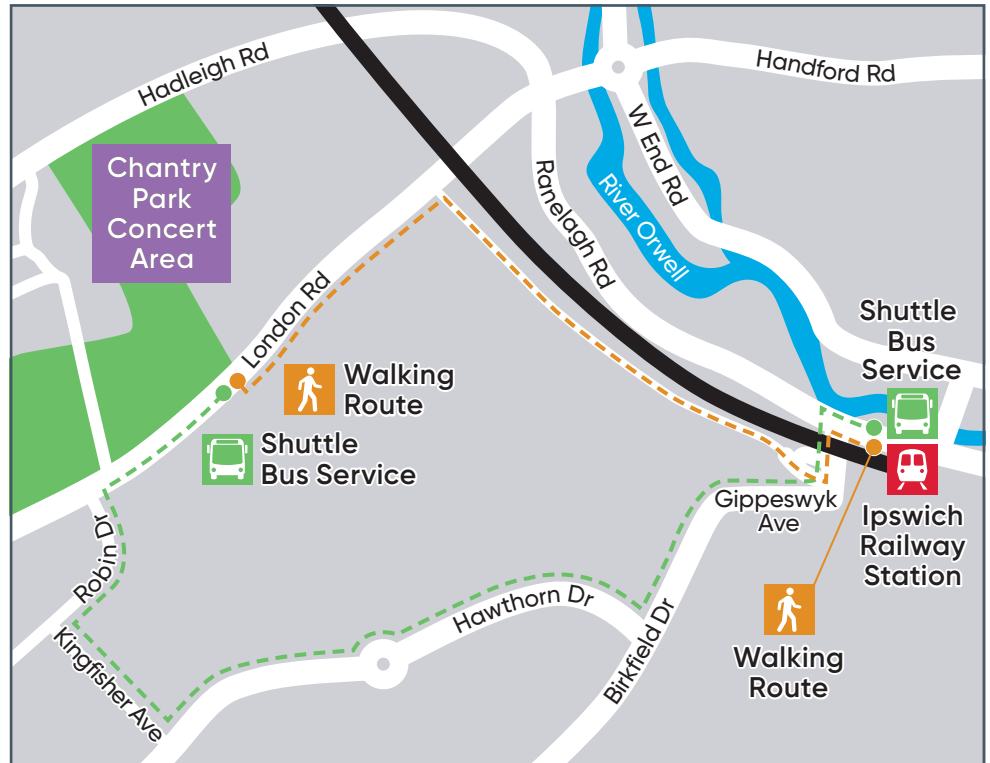

Ed Sheeran concerts.

Chantry Park, Ipswich, 23-26 August 2019.

How to get there from Ipswich station.

Return travel information.

When returning to the station there will be two separate queues depending on where you are going.

-  Turn right for services towards Norwich (yellow queue)
-  Turn left for services towards Colchester and London (red queue)